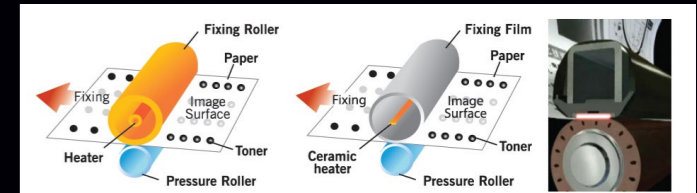

EXCELLENT PRINT PERFORMANCE

Churn out high-quality monochrome documents at up-to 40ppm (A4), aided by a First Printout Time of just 8.6 seconds.

QUICK RESPONSE TIME

The LBP6780x springs to life in just 10 seconds when called into action, even after long periods of inactivity. This is made possible by Canon's proprietary On-Demand Fixing technology which transfers heat directly to the heating element, producing impressive device warm-up and recovery times.

Traditional Roller Fixing

Heating entire roller surface results in longer warm-up time and higher power consumption

On-Demand Fixing

Heat transferred directly to fixing film reduces warm-up time and saves energy